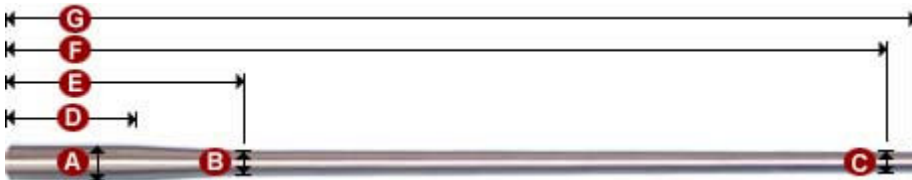

"Making real wood a real option."

Barreled Action Fit Policy

All customers are required to measure their barrel dimensions and sign off on the dimensions given. If you have given the wrong dimensions it will be at your cost. If you have any questions on how to measure your barrel you may call our customer service dept and we will walk you through it. If you wish to send your action in to us we would be glad to measure the barrel and fit it to your new custom-built Accurate Innovations stock.

All measurements should be taken from the front of the receiver forward.

- A. _____
- B. _____
- C. _____
- D. _____
- E. _____
- F. _____

Customer Signature Required

Customer Name: _____ Date: _____

Torque Specifications

Torque actions screws to 50-65 inch pounds (NOT ft-lbs) and recheck after firing the rifle its first time in the new stock. (This is good and snug but not overly tight for if you don't have access to a in-lb torque wrench.) Do not torque down the middle screw on actions such as Winchester M70's, Remington ADL's that have three screws. This should only be tight enough to not work its way out. Actions with screws in the recoil lug such as Weatherby and Howa also benefit from a dab of bedding under the recoil lug. If you are not planning to bed these actions, please torque the tang screw to 65 in-lbs first and tighten the front action screw much less, about 1/2. This will drastically reduce action and stock deflection since there is no wood to crush fit any more.

Portable torque wrenches are available for Accurate Innovations at a cost of $79. They make a handy addition if you plan on traveling with your barreled action and stock separated in a short case.

In some circumstances, action screws from your rifle may not be long enough to secure the action to the new stock. If this occurs, please contact us.