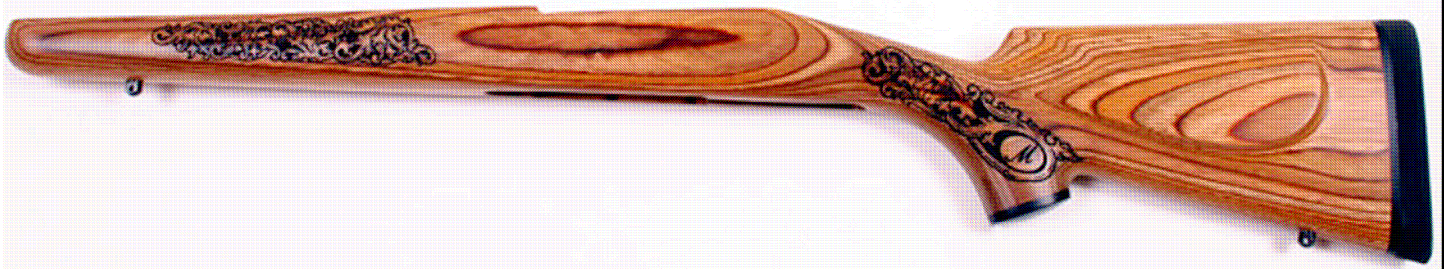

Tip / Forearm / Action / Gripcap / Buttstock / Pad

**Items in "Italic" are standard features and no extra fee!**

<p><b>Select Action:</b> <span style="float: right;">1.</span></p> <p>Howa 1500____ (also fits Mossberg &amp; Smith &amp; Wesson)          Mauser K98____ Safety: Side____ Bolt____          Mag Box Release Side of Guard____, Inside Guard____          Montana 1999____          Rem 700____, ADL____ BDL____          Rem 7____          Ruger 77 MKII____          Savage 10____, (also fits 12,16, ect...) Blind Mag Only.          Wby Mark V____, Floor Metal: 1pc. ____ 2pc. ____          (9 lug only.)          Wby Vanguard____          Win 70 Post 64____ Floor Metal: 1pc. ____ 2pc. ____          Win 70 pre 64____          Win 70 pre War____</p>	<p><b>Select Wood:</b> <span style="float: right;">4.</span></p> <p>\$539.00 Claro Walnut: <i>A____</i> AA____+\$95 AAA____+\$250 Other \$____ CALL          \$439.00 Laminate Color: <i>Ghost____ Nutmeg____ Pepper____ Forest____</i>          \$539.00 Bamboo: <i>Natural____ Carmel____</i></p> <p><b>Buttstock Style:</b> <span style="float: right;">5.</span></p> <p><i>Classic High Comb____</i>, Classic Low Comb____\$25, Cheek____+\$30, Shadow Line Cheek____+\$60          Monte Carlo____\$60 Thumbhole____\$85</p> <p><b>Forearm Style:</b> <span style="float: right;">6.</span></p> <p><i>Sporter____</i>, Varmint____+\$50, Varmint Vented____+\$80, Varmint Finger Grooves____+\$80</p> <p><b>Recoil Pad:</b> <span style="float: right;">7.</span></p> <p><i>AI Premium Pad____</i>, Pachmayr Decelerator 1"____\$35, Pachmayr Dec 1/2"____+\$35, Limbsaver____+\$35</p>
<p><b>Action Details:</b> <span style="float: right;">2.</span></p> <p>Right Hand____ Left Hand____          Long Action____ Short Action____          Caliber____          Floor Metal: Factory____ Other____+\$40          Bolt: Factory____ Modified____+\$20          Receiver Trued? Yes____ No____</p>	<p><b>Length of Pull:</b> <span style="float: right;">8.</span></p> <p><i>Std. 13 1/2"____</i> Custom____+\$30</p> <p><b>Recoil Reducer:</b> <span style="float: right;">9.</span></p> <p>None____          8 oz. C&amp;H Mercury Reducer____+\$95</p> <p><b>Grip Cap:</b> <span style="float: right;">10.</span></p> <p>None____          Rose Wood____\$35, Ebony____\$35, Steel____+\$60, Maple Spacer____+\$15</p> <p><b>Tip:</b> <span style="float: right;">11.</span></p> <p>None____          Rosewood____+\$60, Ebony____+\$60, Maple Spacer____+\$15</p> <p><b>Sling Studs:</b> (a pair) <span style="float: right;">12.</span></p> <p>None____          Blued____+\$15 Stainless____+\$15 Inlet Studs____+\$120 2<sup>nd</sup> Reinforced Stud____+\$24</p>
<p><b>Select Barrel Contour:</b> <span style="float: right;">3.</span></p> <p><b>Factory Barrel Contour:</b> <i>Contour #____ Light____ Sporter____ Magnum____ Varmint____ Heavy____</i>  <b>Other Barrel Contour:</b> Custom Barrel Contour Brand____ #____+\$95 Octagon Barrel Contour Brand____ #____+\$180</p>	<p><b>Checkering:</b> (4 panel) <span style="float: right;">13.</span></p> <p>None____  <b>Laser:</b> Standard____+\$35 Skip Line____+\$35 Stipple____+\$40 Fish Scale____+\$60 Scroll With Initials____+\$75 (up to 3 letters)  <b>Hand:</b> 22 lpi____+\$220 Wrap Around____+\$325</p>
<p><b>Select Finish:</b> <span style="float: right;">14.</span></p> <p>None____  <b>Walnut Finishes:</b> <i>Poly Satin Finish____</i> Supreme Rubbed Oil____+\$95  <b>Laminate Finishes:</b> <i>Poly Satin Finish____</i> High Gloss____+\$30  <b>Bamboo Finishes:</b> <i>Poly Satin Finish____</i> High Gloss____+\$30</p>	<p>I have read and understood the warranty and understand that this is a custom order Non-returnable gunstock. Item is 50% or 100% prepaid upon ordering.</p> <p><b>Customer Signature</b> _____ <b>Date</b> _____</p> <p><b>Standard Total:</b> _____  <b>Upgrades Total:</b> _____  <b>Sub Total:</b> _____  <b>Shipping: \$18.00/stock, or \$28.00/action</b>  <b>Total:</b> _____</p>